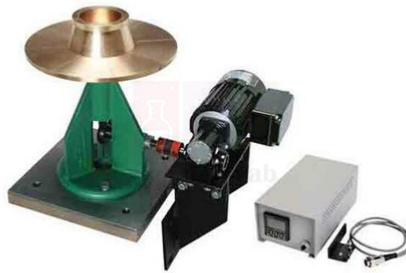

THE LAB EQUIPMENT

Email : sales@thelabequipment.com

Phone: +91-8759245890

Product Name :

Flow Table

Product Code :

SLE/CE/12

Description :

Technical Specifications:

Table Diameter: 254 mm, 300 mm

Cone Base/Top Diameter: 100.0 mm / 70.0 mm

Cone Height: 50.0 mm, 60.0 mm

Drop Height: 12.7 mm, 10.0 mm

Dimensions :-

Manual: 260x260x270 mm

Motorized: 470x360x350 mm