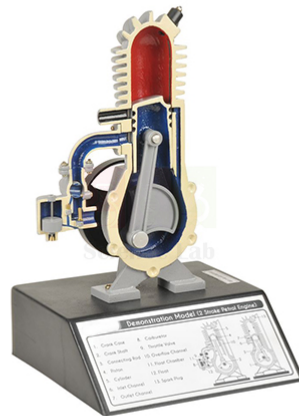

## Description :

Mounted on a sturdy base.

Placard with key engine components.

Solid construction of cast metal and plastic.

These items are sold separately.

Cycles through all stages with hand crank rotation.

Each model includes a simulated spark plug (lamp) to indicate the firing point.

Depending on the model, this lamp requires 2 AA batteries or a 6- to 12-V power supply (not included).