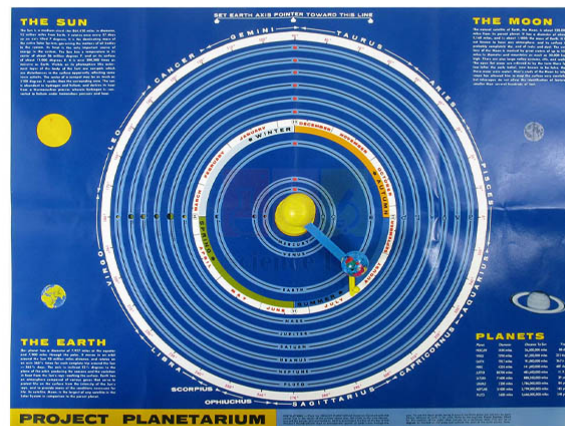

THE LAB EQUIPMENT

Email : sales@thelabequipment.com

Phone: +91-8759245890

Product Name :

Project Planetarium Set

Product Code :

SLE/GG/18

Description :

For individual or small group use, our set lets students plot eclipses, moon phases and planet positions.

Bring the mysteries of the solar system into the classroom with a project Planetarium Set.

Includes a study guide, solar system chart and mini Sun-Moon-Earth model.

Website: <https://www.thelabequipment.com>, **Email:** sales@thelabequipment.com

plot. no.296. Sector 5. Vaishali. Ghaziabad. Uttar Pradesh 201010