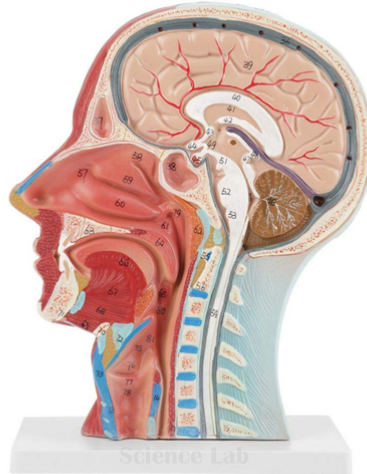

THE LAB EQUIPMENT

Email : sales@thelabequipment.com

Phone: +91-8759245890

Product Name :

Human Head Section Model

Product Code :

SLE/A/125

Description :

About life size.

Mounted on a base.

Size, 26 × 33 × 5 cm.

Relief model of human head in median section shows all relevant structures of the oronasal and buccal cavities, cervical spine, and brain.

Contact Science Lab for your Educational School Science Lab Equipments. We are best educational equipment manufacturers india, educational equipments, educational equipments exporter, educational equipments exporters, educational equipments for science labs, educational lab equipment export.