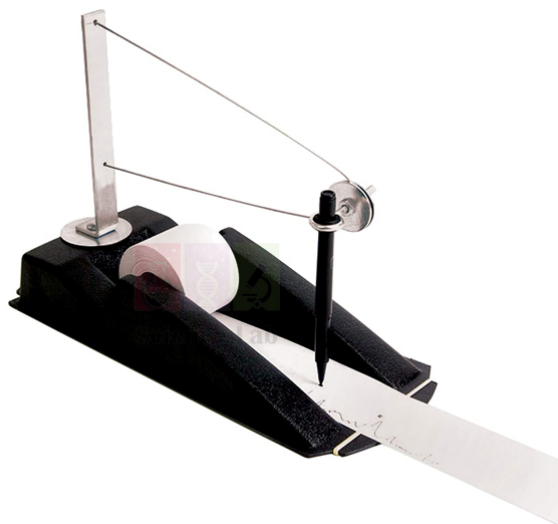

THE LAB EQUIPMENT

Email : sales@thelabequipment.com

Phone: +91-8759245890

Product Name :

Seismograph Model

Product Code :

SLE/GG/12

Description :

Science Lab Export newly revised Seismograph model gives students a better understanding of how earthquakes are measured and calculated to intensity. This small table top unit will captivate your students as they try to top the Richter scale. Simulate your own earthquakes and the seismograph will accurately record their intensity. The kit comes complete with a detailed Teacher's Guide.

Contact Science Lab for your Educational School Science Lab Equipments. We are best burette pinch clip medium wall supplier, chemistry lab equipments manufacturers, chemistry lab equipments manufacturer, education lab supplies, educational biology lab equipments, educational biology lab instruments.