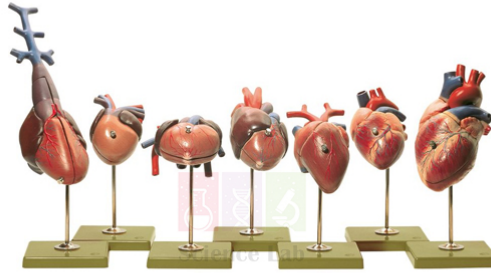

THE LAB EQUIPMENT

Email : sales@thelabequipment.com

Phone: +91-8759245890

Product Name :

Vertebrate Hearts Model Set

Product Code :

SLE/A/113

Description :

This set of 7 individual, museum-quality hearts is perfect for comparative anatomy studies. Each 2-part model is life size or slightly enlarged to allow easy identification of detailed external and internal structures.

Blood flow direction is also marked on each model, making it easy to discuss advantages and disadvantages of each variation.

Compare and contrast the structure and function of the 2-, 3-, and 4-chambered heart while studying topics such as the circulatory system and evolution.