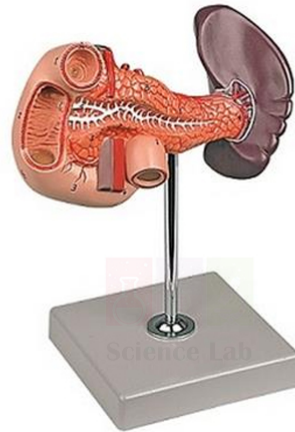

THE LAB EQUIPMENT

Email : [sales@thelabequipment.com](mailto:sales@thelabequipment.com)

Phone: +91-8759245890

**Product Name :**

Human Spleen, Duodenum, and Pancreas  
Model

**Product Code :**

SLE/A/108

**Description :**

Life size.

On stand with base.

Size, 12 x 22 x 23 cm H.

Shows pancreatic duct, blood vessels, and partially opened duodenum.

Contact Science Lab for your Educational School Science Lab Equipments. We are best educational laboratory instrument suppliers, educational laboratory instruments exporters, educational laboratory microscopes, educational laboratory suppliers, educational physics lab equipments, educational science equipments.