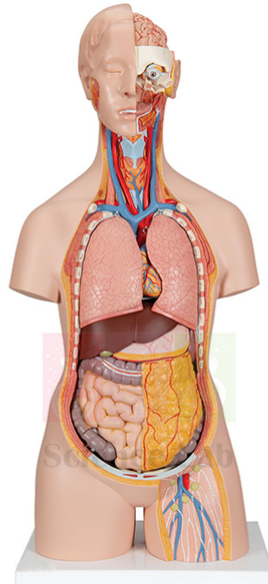

THE LAB EQUIPMENT

Email : [sales@thelabequipment.com](mailto:sales@thelabequipment.com)

Phone: +91-8759245890

**Product Name :**

Human Muscular Torso with Head and Open  
Back Model

**Product Code :**

SLE/A/68

**Description :**

Life size.

**Size:** 90 x 39 x 26 cm.

This amazingly detailed model made of separates into 32 parts and has interchangeable female and male genital organs (4 parts).