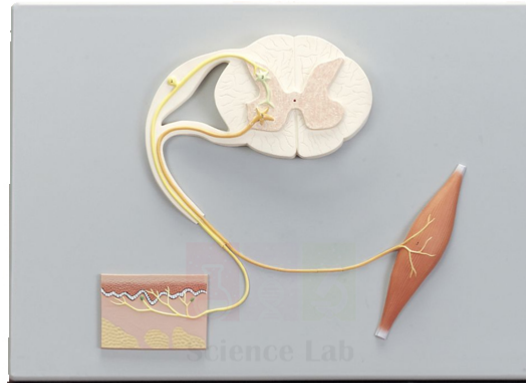

THE LAB EQUIPMENT

Email : sales@thelabequipment.com

Phone: +91-8759245890

Product Name :

Human Reflex Pathway Model

Product Code :

SLE/A/40

Description :

Size: 53 × 38 cm.

Plaque mount shows sensory, neural, and motor components of a typical reflex arc. Pertinent structures are numbered and referenced on the accompanying key.