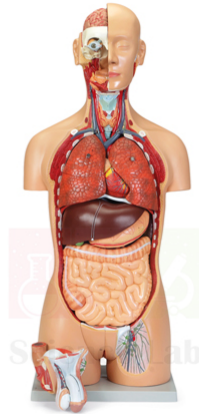

THE LAB EQUIPMENT

Email : sales@thelabequipment.com

Phone: +91-8759245890

Product Name :

Deluxe Human Male and Female Torso
Model

Product Code :

SLE/A/22

Description :

Life size, 27-part torso features open back with musculature, vertebral column, paravertebral nerve branches, and removable vertebra with section of spinal cord.

Partial dissection of head showing anatomy of buccal cavity, including vasculature, muscles, glands, and osseous structures.

Half of brain is removable, allowing view of internal structure.

Also includes interchangeable male and female urogenital inserts.