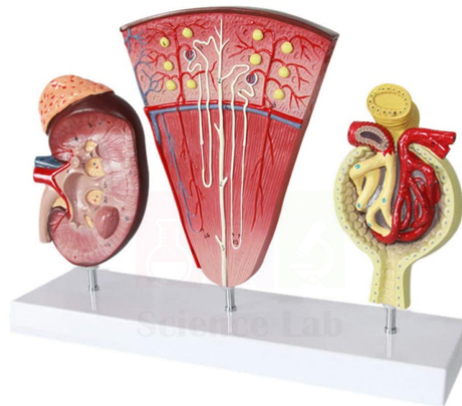

THE LAB EQUIPMENT

Email : sales@thelabequipment.com

Phone: +91-8759245890

Product Name :

Human Kidney, Nephron, and Glomerulus
Model Set

Product Code :

SLE/A/21

Description :

Mounted On base.

Size: 65 x 9 x 30 cm.

Sectioned kidney (3x life size), 2 nephrons (120x life size), and glomerulus (700x life size).