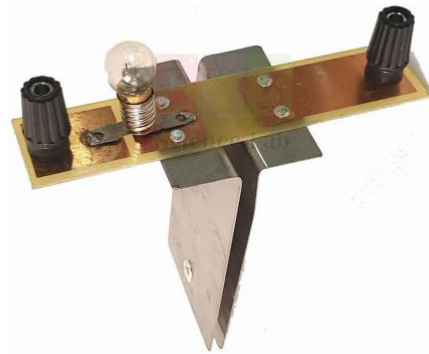

## Description :

Consists of two platinum electrodes connected to a non conductive support with a light globe and terminals. Attach the apparatus to a power supply (battery pack or 6V power supply), immerse it into a beaker of solution and watch if electricity is generated.