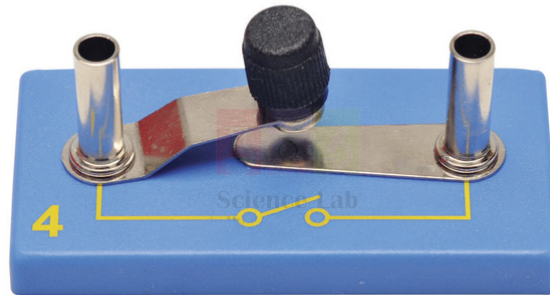

THE LAB EQUIPMENT

Email : sales@thelabequipment.com

Phone: +91-8759245890

Product Name :

Circuits Kit Push Switch

Product Code :

SLE/PHY/35

Description :

Circuits Kit Spares

Spare components for Circuits Kit

Push Switch

Components mounted on sturdy panels for ease of use and storage.

Contact ScienceLab for your Educational School Science Lab Equipments. We are best school lab equipments supplier, school lab export, school lab exporter, school laboratory equipment manufacturers, school laboratory equipment suppliers, school science equipments.