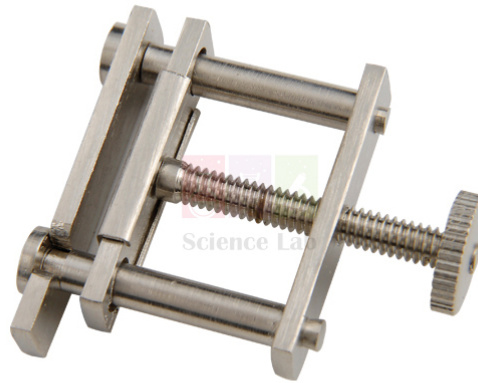

THE LAB EQUIPMENT

Email : sales@thelabequipment.com

Phone: +91-8759245890

Product Name :

Hoffman Screw Clip

Product Code :

SLE/CH/92

Description :

Material: Copper, Iron

Screwed, hinged side bar, for use with tubes upto 20 mm outer diameter

Plated metal

Plated brass