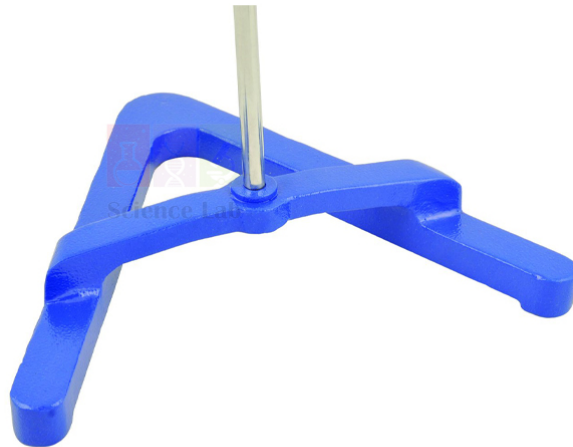

THE LAB EQUIPMENT

Email : sales@thelabequipment.com

Phone: +91-8759245890

Product Name :

A-Shape Retort Stand Base

Product Code :

SLE/CH/01

Description :

Cast iron, finished in blue paint with hole tapped 10*1.5mm and rubber feet.

Details:

Side Length	Rod
150mm	600*10mm
150mm	700*10mm

Contact Science Lab for your Educational School Science Lab Equipments. We are best scientific lab equipments manufacturers, scientific laboratory equipments manufacturer, technical educational equipment manufacturer, technical lab equipments manufacturers, tvet lab equipment manufacturers, vocational training lab equipments exporter.