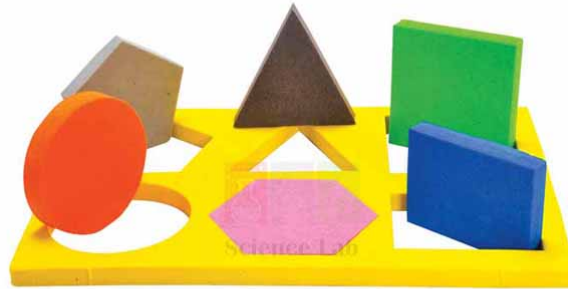

THE LAB EQUIPMENT

Email : sales@thelabequipment.com

Phone: +91-8759245890

Product Name :

2D Shapes

Product Code :

SLE/MAT/74

Description :

Two dimensional shapes are a vital maths topic for children.

Matching and fixing the right shapes provides fun to little learners.

Exciting hands on activities can also address shape names and properties to engage and motivate the student.

Motivate young children to learn geometrical shapes in a playway manner.

It gives children understanding of construction of shapes.

Contact Science Lab for your Educational School Science Lab Equipments. We are best school science lab equipments suppliers in india, school science lab instruments, school science lab instruments exporter, school science lab instruments manufacturer, school scientific equipments, science educational equipment.