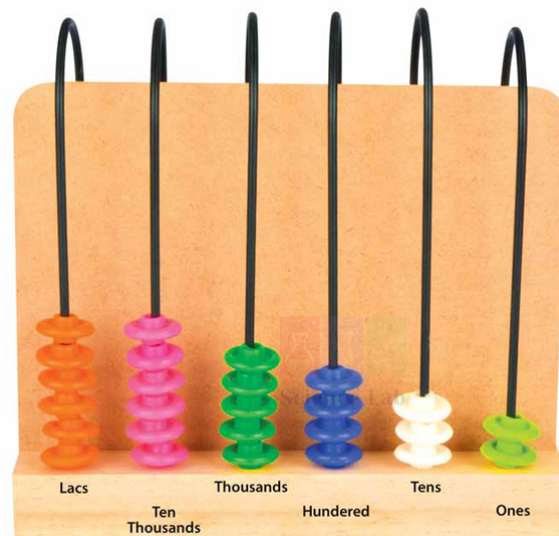

THE LAB EQUIPMENT

Email : sales@thelabequipment.com

Phone: +91-8759245890

Product Name :

Game of Place Value

Product Code :

SLE/MAT/56

Description :

This U-Shaped wire abacus with 6 wires and 9 beads in each wire is used to learn the concept of place value of different number up to lakh.

Forming numbers with given digits and hence building greatest/smallest number is fun to learn.

Set of 54 Beads with 6 Wire.

Size: 20cm x 7cm