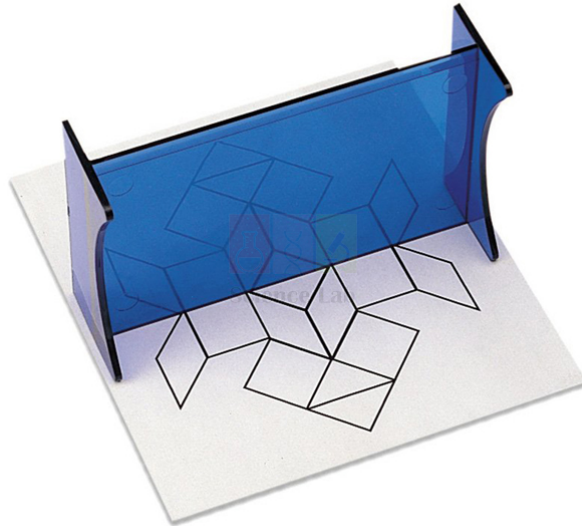

THE LAB EQUIPMENT

Email : sales@thelabequipment.com

Phone: +91-8759245890

Product Name :

Geo Reflector Mirror

Product Code :

SLE/MAT/44

Description :

Set of 24 Geo Reflectors features see through plastic surface with special reflective qualities that allow students to gain an intuitive understanding of geometry, symmetry and congruence as they view, move and draw images.