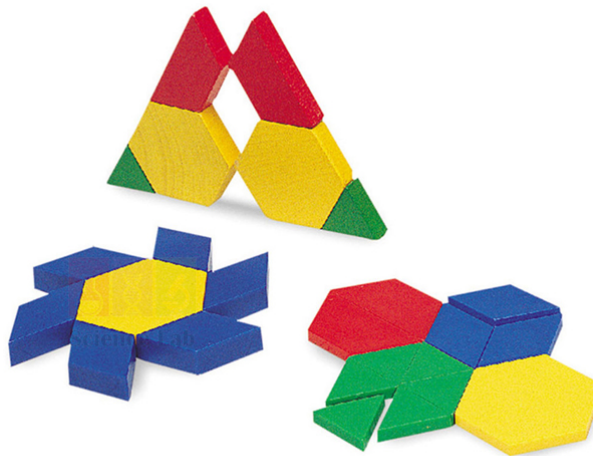

THE LAB EQUIPMENT

Email : sales@thelabequipment.com

Phone: +91-8759245890

Product Name :

Plastic Pattern Blocks

Product Code :

SLE/MAT/39

Description :

6 shapes and colors help students explore symmetry, area measurement and more. Analyze, compare and compose 2-D shapes with this set of pattern blocks.

Includes:

Largest shape measures 2"W.

100 plastic pattern blocks.