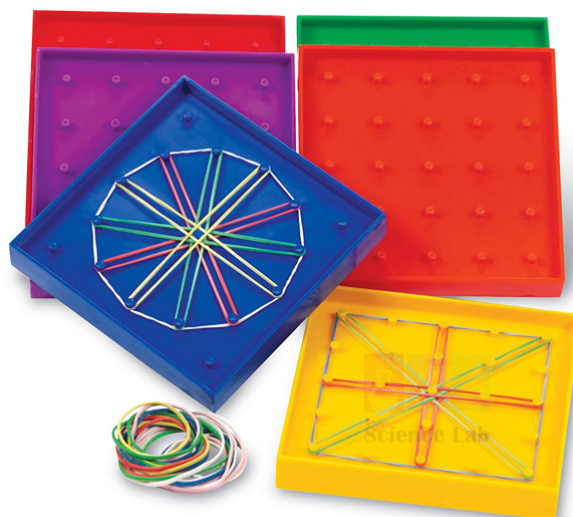

THE LAB EQUIPMENT

Email : sales@thelabequipment.com

Phone: +91-8759245890

Product Name :

5 Assorted Geoboards

Product Code :

SLE/MAT/34

Description :

Two different pin arrangements allow students to create an endless variety of shapes using rubber bands in bright hues.

Color and geometry intersect with these double-sided rainbow geoboards.

5 x 5 Pin.