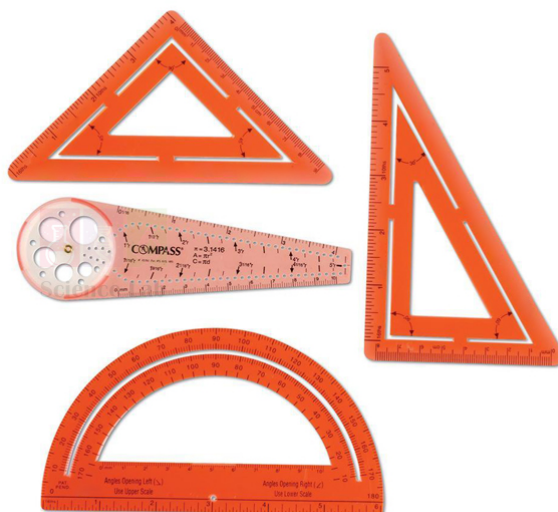

THE LAB EQUIPMENT

Email : sales@thelabequipment.com

Phone: +91-8759245890

Product Name :

Geometry Set

Product Code :

SLE/MAT/32

Description :

Medium set includes a 6" protractor and medium-size triangles.

Stores in a vinyl wallet with 3-ring binder holes.

Includes all the basic tools for geometry: a Compass, a Protractor and 2 Triangles (45deg and 60deg).