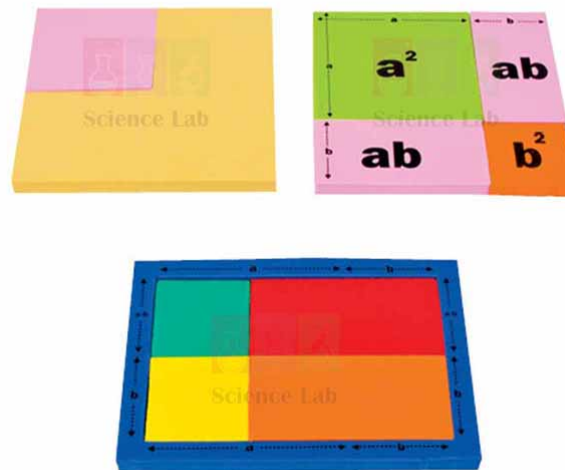

THE LAB EQUIPMENT

Email : sales@thelabequipment.com

Phone: +91-8759245890

Product Name :

Student Identity Kit

Product Code :

SLE/MAT/27

Description :

This kit allows child to generalize and derives the algebraic identities like $(a+b)^2$, $(a-b)^2$ and $a^2 - b^2$.

Science Lab specially designed for students, they can derive formula own their own.

The number of combinations possible.