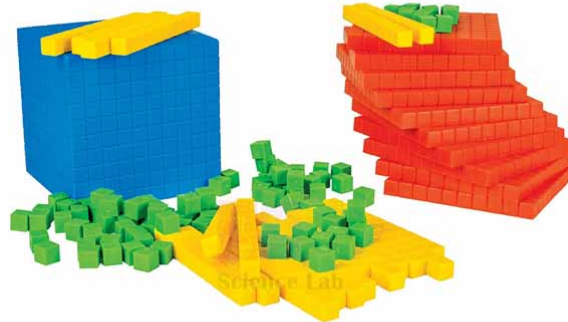

THE LAB EQUIPMENT

Email : [sales@thelabequipment.com](mailto:sales@thelabequipment.com)

Phone: +91-8759245890

**Product Name :**

Base Ten Blocks

**Product Code :**

SLE/MAT/19

## Description :

It is one of the best resources to understand the abstract base ten concept which is base of our decimal number system. Place Value is a very basic concept of mathematics which can be introduced and explored best with base ten blocks.

It provides hands-on experiences to explore the concept of place value, and maths operation of addition, subtraction, multiplication and division as well as concept of mensuration and decimals. Children learn Maths concept faster and for longer duration when they have concrete experiences.

Base Ten manipulative consist of units, rod or long (equivalent to 10 units), flats (equivalent to 100 cubes and 10 x 10 x 10 cm cube).