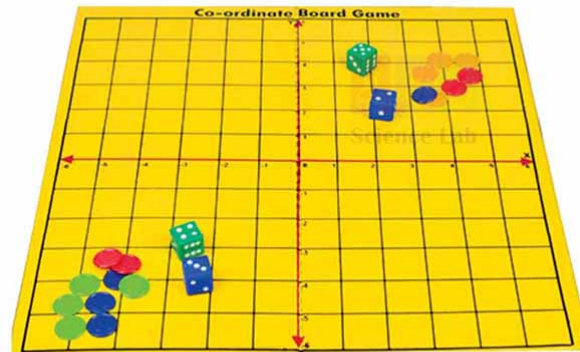

## Description :

This board game makes learning of coordinate geometry fun and easy. A very common task in maths class is to plot and name points on a four quadrant graph.

This coordinate board game with attractive colour counters and dice will help explore the plotting of coordinates and naming their respective points.

A fun colourful learning tool that makes kids familiar with four quadrant graph with name pointed on it. An Engaging group activity for children.