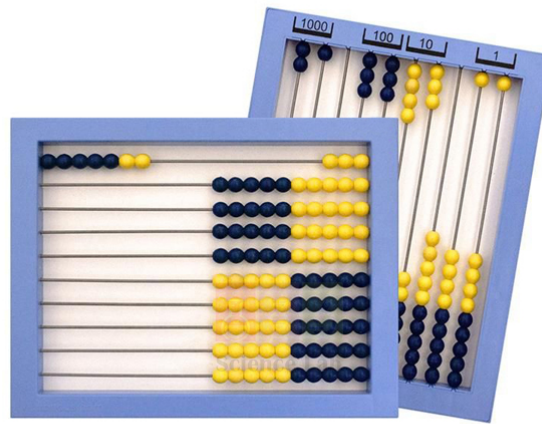

THE LAB EQUIPMENT

Email : sales@thelabequipment.com

Phone: +91-8759245890

Product Name :

Abacus Desk/Table

Product Code :

SLE/MAT/01

Description :

Calculating instrument that uses beads that slide along a series of wires or rods set in a frame to represent the decimal places.