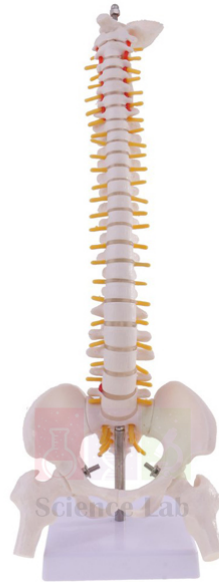

THE LAB EQUIPMENT

Email : sales@thelabequipment.com

Phone: +91-8759245890

Product Name :

Human Vertebral Column Model With Skull

Product Code :

SLE/BL/97

Description :

The skull has a calvaria cut and a spring-held lower jaw. Comes with an entire skull and pelvis.
Size (cm) : 44x18x12. Life size.