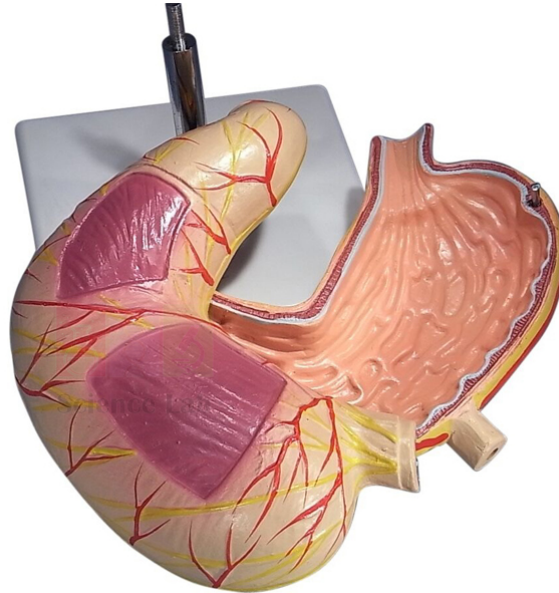

THE LAB EQUIPMENT

Email : [sales@thelabequipment.com](mailto:sales@thelabequipment.com)

Phone: +91-8759245890

**Product Name :**

Human Stomach, on Stand

**Product Code :**

SLE/BL/86

## **Description :**

Mounted on a base, appropriately coloured and numbered with key card. This model showing the internal muscles i.e both the longitudinal and circular muscle layer and separates into two parts to show the cardiac and pyloric , as well as the mucous membrane, the gastric canal , arteries, nerves and the position of the peritoneum.