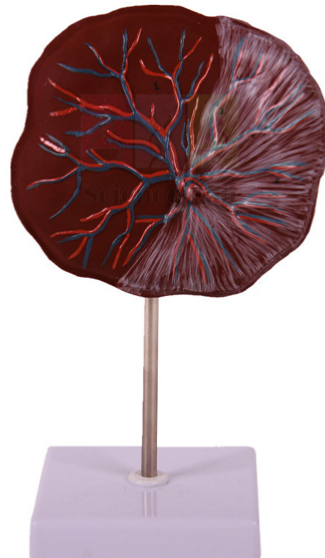

THE LAB EQUIPMENT

Email : [sales@thelabequipment.com](mailto:sales@thelabequipment.com)

Phone: +91-8759245890

**Product Name :**

Human Placenta Model

**Product Code :**

SLE/BL/79

### **Description :**

Mounted on stand. Shows the structure of placenta and the relation between placenta and umbilical cord. 7 positions are displayed. Made of Advanced PVC.