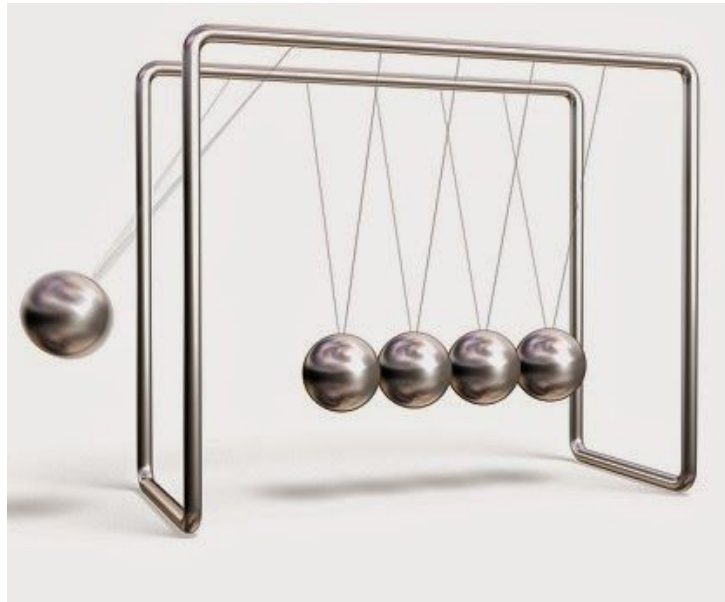

THE LAB EQUIPMENT

Email : [sales@thelabequipment.com](mailto:sales@thelabequipment.com)

Phone: +91-8759245890

**Product Name :**

Newton's Pendulum (Newton's Cradle)

**Product Code :**

SCL1321/09

## **Description :**

Support on which 5 steel balls are attached with two wires on a straight line

At the deviation of a ball from the extreme, the impulse and energy is transmitted to the ball in the opposite extreme, without changing position of the intermediate balls

Minimum balls diameter 15 mm

The length of the suspension wire 120 mm