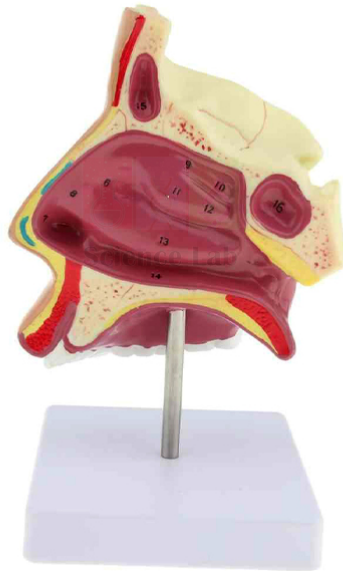

THE LAB EQUIPMENT

Email : sales@thelabequipment.com

Phone: +91-8759245890

Product Name :

Human Nose Model on Stand

Product Code :

SLE/BL/74

Description :

This enlarged model that shows structure of the nose Mounted on stand, appropriately colored and numbered with keycard.