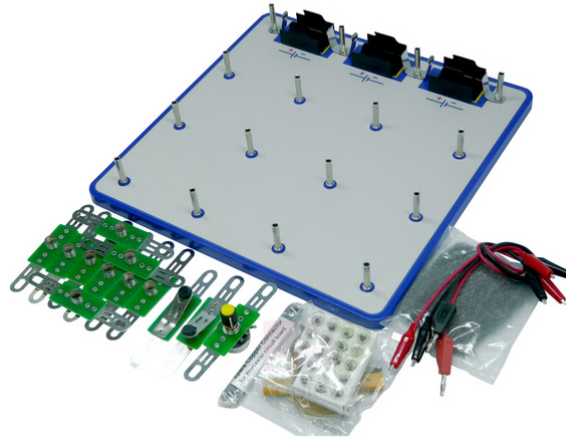

## Description :

A light dependent resistor, fully covered resistor of 10 ohms.  
In normal room conditions resistance of 250 ohms approx.

Contact Science Lab for your Educational School Science Lab Equipments. We are best school science lab equipments suppliers in india, school science lab instruments, school science lab instruments exporter, school science lab instruments manufacturer, school scientific equipments, science educational equipment.