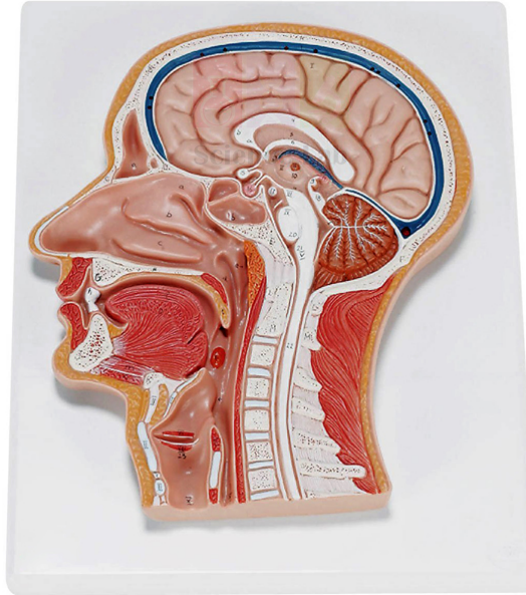

THE LAB EQUIPMENT

Email : sales@thelabequipment.com

Phone: +91-8759245890

Product Name :

Human Head and Neck Model

Product Code :

SLE/BL/60

Description :

Mounted on a base, appropriately colored and numbered with keycard. The model of human head and neck showing the all internal organs like median section of brain, nose, mouth and pharynx, larynx and vertebral column of the neck.