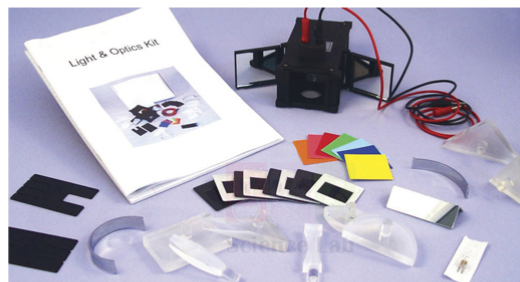

## Description :

This kit is very useful for reflection, refraction and colour mixing experiments.

The Mirrored Raybox consists of a light source (12V, 24W lamp) producing a convergent, divergent or parallel beam.

All apertures in the box are provided with vertical channels to hold slit-plates and colour filters.

On one end there is an adjustable cylindrical convex lens (for parallel beam) and a triple aperture system for colour mixing experiments at the other end. (Lateral aperture is provided with adjustable hinged mirror).