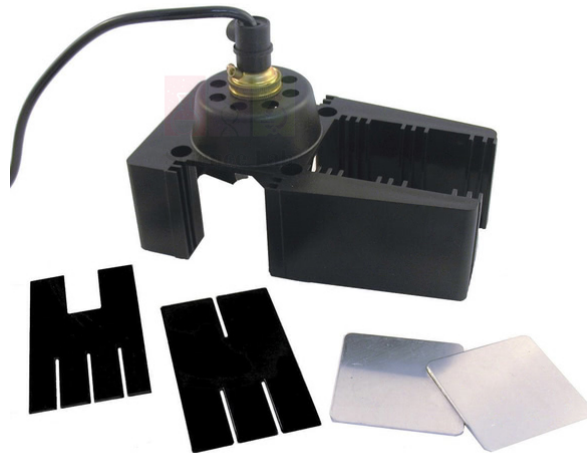

THE LAB EQUIPMENT

Email : sales@thelabequipment.com

Phone: +91-8759245890

Product Name :

Raybox, 12V

Product Code :

SLE/PHY/283

Description :

This Ray box has three openings, two of which can be used simultaneously by two sets of pupils. A front opening provides seven grooves for accessories and lenses which have been designed so that when used with a biconvex cylindrical lens of 75 mm focal length, divergent or convergent rays are obtained through the slit plate.

The two side openings each have two slots for accommodating blanking plates, 50 mm slide accessories.

Only a minimum of accessories are needed to cover a wide range of optics experiments.

Supplied with a 2 meter with two 4mm plugs, 12V, 24W B15 bulb, bulb holder, slit plate, aluminium blanking plates and instruction manual.

Power supply not included.

Technical Specifications :

Cable Length: 2 meter

Connection Type: 2x 4mm plugs

Bulb Type: 12V 24W B15 bulb

Contact Science Lab for your Educational School Science Lab Equipments. We are best school educational lab equipments manufacturers, school lab equipment export, school lab equipment exporter, school lab equipment manufacturer, school lab equipment manufacturers, school lab equipment manufacturers in india.