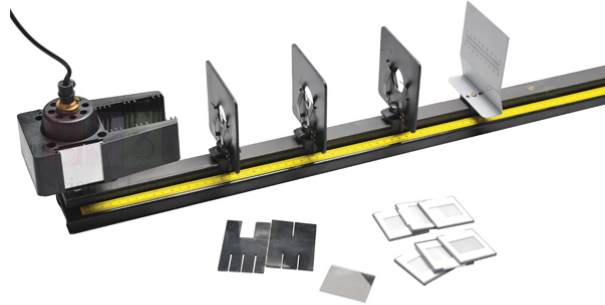

THE LAB EQUIPMENT

Email : sales@thelabequipment.com

Phone: +91-8759245890

Product Name :

Optical Bench Set

Product Code :

SLE/PHY/266

Description :

For use in a wide range of optics experiments including focal length of lenses, curvature or mirrors and lens combinations etc.

Comprises of :

Non-twisting aluminium alloy bench (1,200mm) with easy to read scale divided into cm and mm

3 x universal holders on sliders

6 x 50x50mm slides

100x100mm double sided scaled screen on slider

Raybox/Light source with mounting rod, bulb (12V, 24W), 2m of flex and 2 x 4mm plugs

2x slit sets

50x50 plane mirror