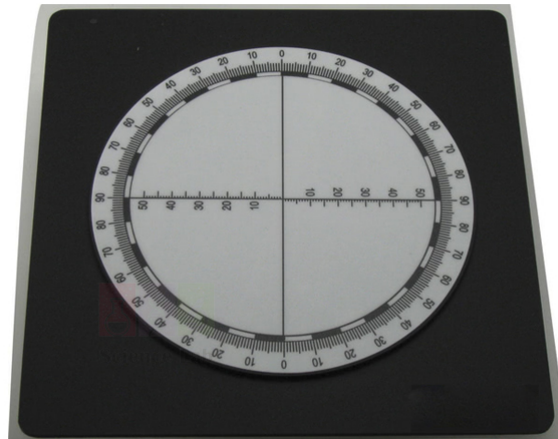

THE LAB EQUIPMENT

Email : sales@thelabequipment.com

Phone: +91-8759245890

Product Name :

Microwave Accessories Rotating
Protractor

Product Code :

SLE/PHY/249

Description :

Microwave Accessory, Rotating Protractor.

For use in microwave experiments to measure the directivity of the microwave transmission.

Contact Science Lab for your Educational School Science Lab Equipments. We are best physics lab equipment supplier, physics lab equipment suppliers in ambala, physics lab equipments manufacturers, physics lab equipments suppliers, physics labware, school educational equipments.