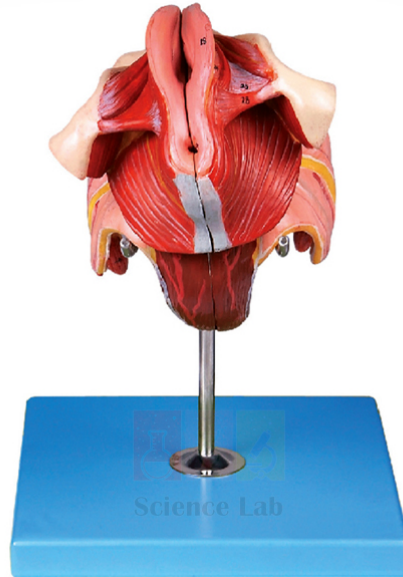

THE LAB EQUIPMENT

Email : [sales@thelabequipment.com](mailto:sales@thelabequipment.com)

Phone: +91-8759245890

**Product Name :**

Human Female Genital Organs Model

**Product Code :**

SLE/BL/54

## **Description :**

It shows internal and external female genital organs.

Made of advanced PVC.

Shows 40 positions.

Dissected and mounted on a stand.

Contact Science Lab for your Educational School Science Lab Equipments. We are best engineering educational equipments, high school science lab equipment manufacturers, lab equipment exporters, lab equipments manufactruers, lab instruments manufactruers, mathematics lab equipments manufacturers.