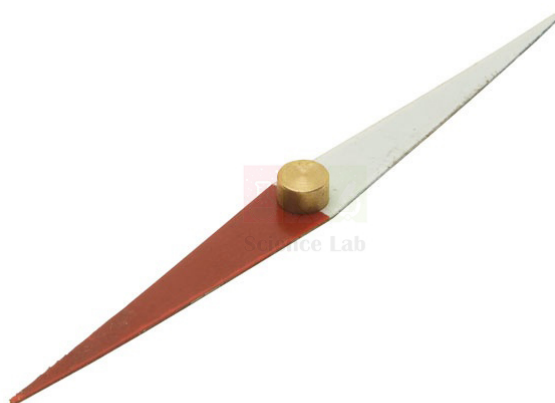

THE LAB EQUIPMENT

Email : [sales@thelabequipment.com](mailto:sales@thelabequipment.com)

Phone: +91-8759245890

**Product Name :**

Magnetic Needle, Brass

**Product Code :**

SLE/PHY/238

## Description :

Magnetic Needles

**Length:** 75mm, Brass

Carbon steel needle with jewel or brass pivot bearing.

Contact Science Lab for your Educational School Science Lab Equipments. We are best burette pinchclip medium wall supplier, chemistry lab equipments manufacturers, chemistry lab equipments manufacturer, education lab supplies, educational biology lab equipments, educational biology lab instruments.