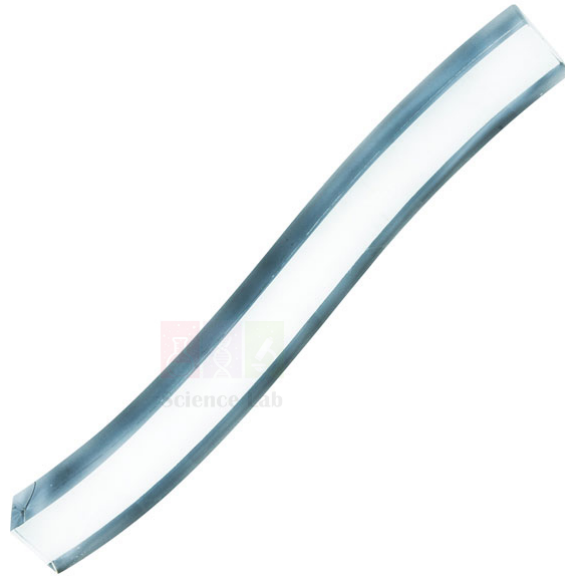

THE LAB EQUIPMENT

Email : sales@thelabequipment.com

Phone: +91-8759245890

Product Name :

Light Guide Demonstrator

Product Code :

SLE/PHY/231

Description :

An 'S' shaped acrylic bar 220 x 20 x 20mm which can be used with the Raybox to demonstrate total internal reflection.

The bottom of the bar is painted white to aid visibility.

It helps students to understand the principles of optical communications.