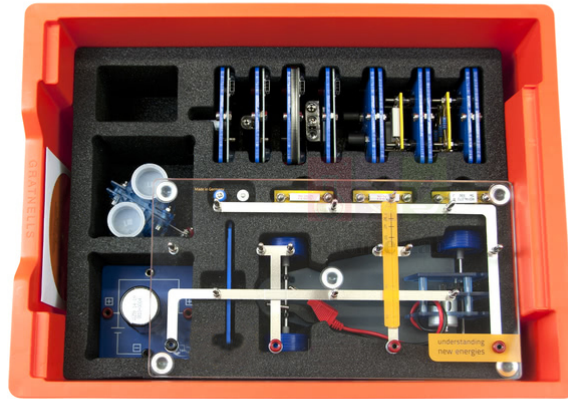

THE LAB EQUIPMENT

Email : sales@thelabequipment.com

Phone: +91-8759245890

Product Name :

Solar EMobility Large

Product Code :

SLE/PHY/208

Website: <https://www.thelabequipment.com>, **Email:** sales@thelabequipment.com

plot. no.296. Sector 5. Vaishali. Ghaziabad. Uttar Pradesh 201010