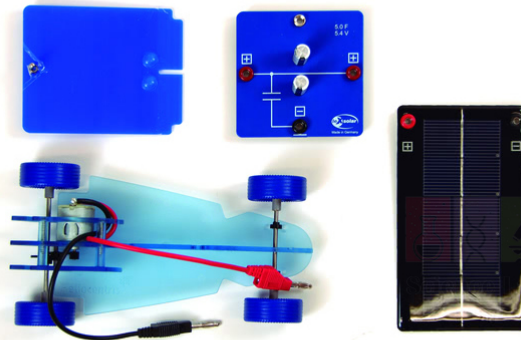

THE LAB EQUIPMENT

Email : sales@thelabequipment.com

Phone: +91-8759245890

Product Name :

Solar EMobility Basic

Product Code :

SLE/PHY/207

Website: <https://www.thelabequipment.com>, **Email:** sales@thelabequipment.com

plot. no.296. Sector 5. Vaishali. Ghaziabad. Uttar Pradesh 201010