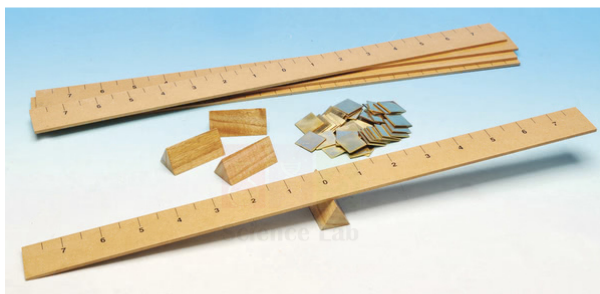

## Description :

Designed as a kit for eight pupils consisting of five plywood beams 600 x 44 x 3mm graduated every 38mm.

Each has a groove across its centre to locate the fulcrum point.

Masses of the blanks are matched to  $\pm 1\%$ .

Also included are four fulcrums 32 x 32 x 64mm and forty 25mm square metal blanks.

Contact Science Lab for your Educational School Science Lab Equipments. We are best school science lab equipments suppliers in india, school science lab instruments, school science lab instruments exporter, school science lab instruments manufacturer, school scientific equipments, science educational equipment.