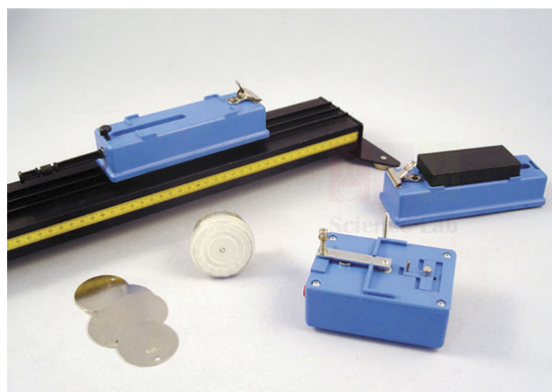

## Description :

Designed to suit curriculum based experiments for the topics of Force & Motion.

The carefully designed and matched components provide an excellent medium for demonstrating these important principles.

### The unit comprises:

Aluminium Track, 1.2m

2 high-impact moulded trolleys (1 spring loaded)

10 x 10g masses

1 x ticker tape timer

1 trolley weight

20 x carbon discs.

Contact Science Lab for your Educational School Science Lab Equipments. We are best science educational equipments, science educational instruments, science lab equipments manufacturer, science laboratory instruments exporter, scientific educational equipments, scientific educational lab equipment.