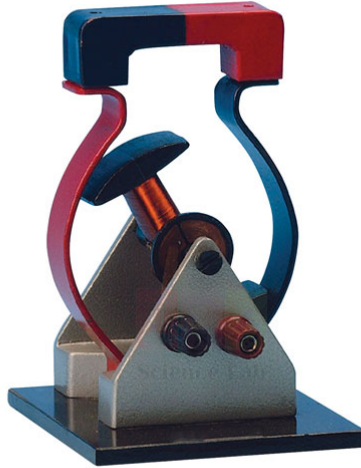

THE LAB EQUIPMENT

Email : sales@thelabequipment.com

Phone: +91-8759245890

Product Name :

Demonstration, Electric Motor

Product Code :

SLE/PHY/152

Description :

Simple form of DC electric motor having 2-pole armature wound with enamelled copper wire and a permanent magnetic field provided by a removable bar magnet.

The motor operates on 6-8V DC.

A disc-type commutator is incorporated and external connection to the phosphor-bronze brushes is by means of a pair of 4mm sockets.