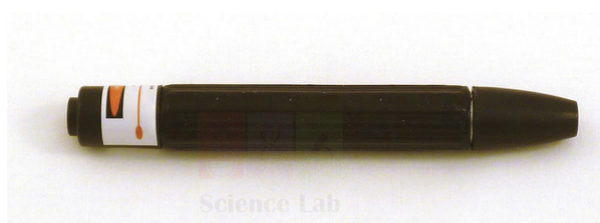

THE LAB EQUIPMENT

Email : sales@thelabequipment.com

Phone: +91-8759245890

Product Name :

Laser Pen, Red

Product Code :

SLE/PHY/107

Description :

This inexpensive and lightweight laser pen is useful for ray optics demonstrations and simple diffraction work.

To help with this you do not have to keep your finger on the button.

Once pressed the pen will stay on until the button is pressed again.

In addition to this you can make your point on overhead images with this useful presentation tool.

Technical Specifications :

Power: 0.5 milliwatts

Caution:

Laser Light.

Do not stare into the beam or view directly with optical instruments.