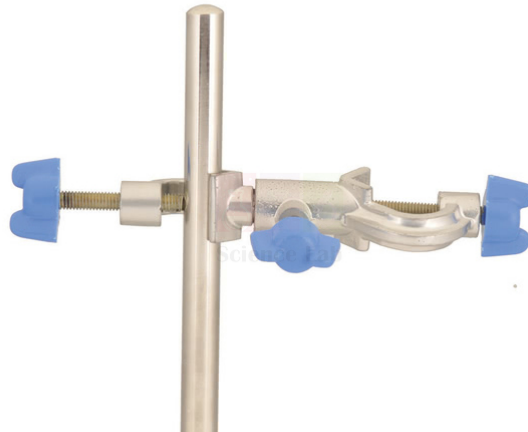

THE LAB EQUIPMENT

Email : sales@thelabequipment.com

Phone: +91-8759245890

Product Name : **Product Code :**

Bosshhead, Swivel

SLE/BH/17

Description :

Zinc, die-cast, to hold rods up to 16mm.

Diameter: 16mm

Two rods can be fitted at any angle.

Pack of 25.