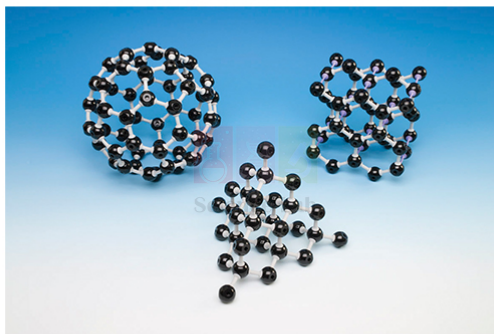

THE LAB EQUIPMENT

Email : sales@thelabequipment.com

Phone: +91-8759245890

Product Name :

Molecular Model, Diamond

Product Code :

SLE/Mo/36

Description :