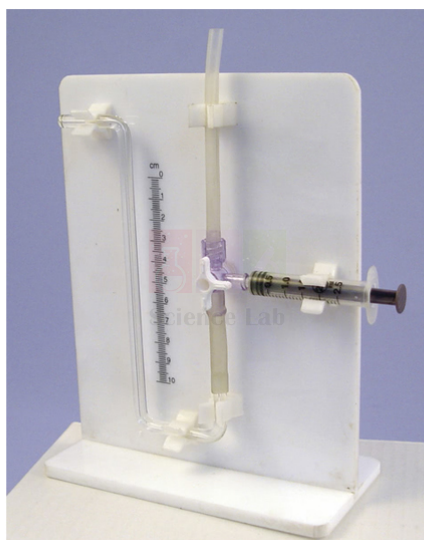

THE LAB EQUIPMENT

Email : sales@thelabequipment.com

Phone: +91-8759245890

Product Name :

Potometer Apparatus

Product Code :

SLE/EBT/21

Description :

Allows the students to measure transpiration with minimal risk of breakages.

The apparatus is submerged and the specimen placed in the tube.

When transpiration occurs, the bubble within the capillary moves.

A syringe is used to zero the scale.

The apparatus has only one glass component (the capillary tube) and is mounted on a strong backing plate.

The apparatus can also be used to measure humidity by connecting a porous pot.

Used to show transpiration which occurs in small plant shoots.

Contact Science Lab for your Educational School Science Lab Equipments. We are best laboratory equipments suppliers, laboratory glass equipments, math lab kits, mathematics lab equipment manufacturers, mathematics lab equipments, mathematics lab equipments manufacturers.