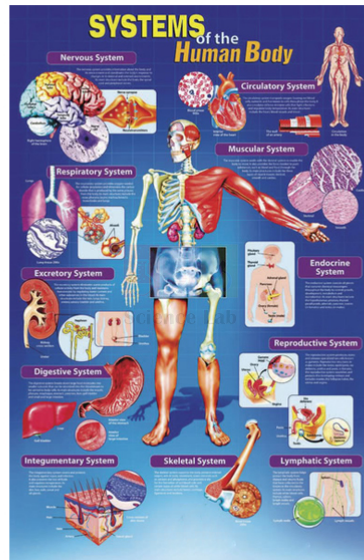

THE LAB EQUIPMENT

Email : sales@thelabequipment.com

Phone: +91-8759245890

Product Name :

Systems of The Human Body Poster

Product Code :

SLE/BL/055

Description :

Features all major body systems, including skeletal, muscular and integumentary, circulatory and immune, respiratory, digestive and urinary, endocrine, nervous and reproductive.

Unique anatomical perspectives of major human body systems are presented in a clear, concise format for contrast and comparison.

Technical Specifications :

Dimensions:- Size 890mm W x 585mm H.

Contact Science Lab for your Educational School Science Lab Equipments. We are best mathematics lab equipments suppliers, mathematics lab kit, mathematics lab kits india, maths kits ,maths lab equipment manufacturers in india, maths lab equipment suppliers.