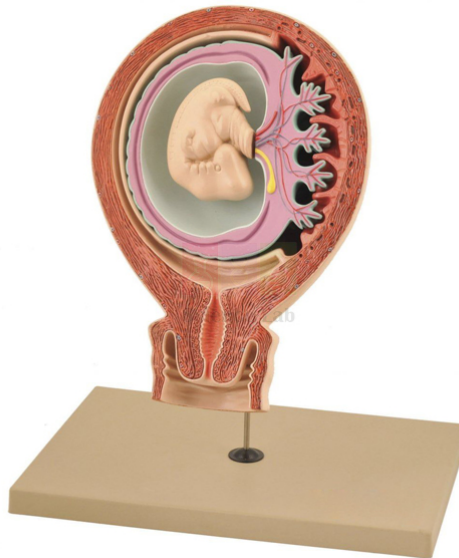

THE LAB EQUIPMENT

Email : sales@thelabequipment.com

Phone: +91-8759245890

Product Name :

Human Foetus Model

Product Code :

SLE/A/160

Description :

Three part model of the human foetus showing the relationship between the foetus, foetus membrane and the uterus.

Contact Science Lab for your Educational School Science Lab Equipments. We are best educational laboratory instrument suppliers, educational laboratory instruments exporters, educational laboratory microscopes, educational laboratory suppliers, educational physics lab equipments, educational science equipments.